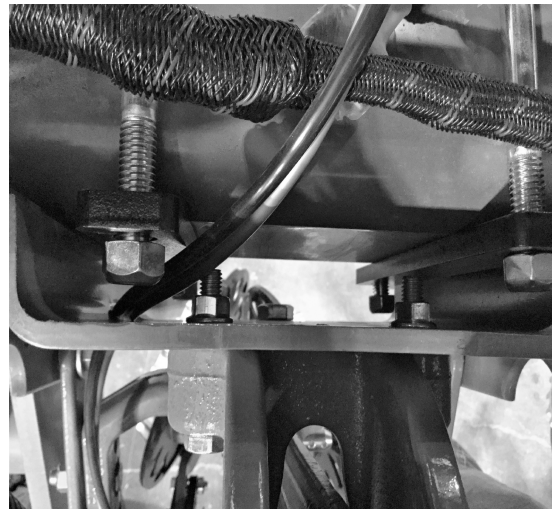

Installation Instructions

JD 1770 Planter Stalk Stompers

CAUTION

PLEASE REFER TO YOUR EQUIPMENT MANUFACTURER'S OPERATORS MANUAL FOR PERTINENT SAFETY PRECAUTIONS

IMPORTANT

Read all instructions before starting installation

1. Unfold planter to access front side of toolbar
2. Install mount brackets (43094) on front side of toolbar and secure by placing mounting straps (22690) on the back side of toolbar and fasten using supplied 1/2" x 8-1/2" bolts and lock nuts (Figure 1a & 1b)
3. Secure 2x2 toolbar to mount brackets using supplied u-bolts (00986) and flange nuts (figure 2)
4. Align G4 stalk stomper shoes with center of tire(s) and secure with supplied u-bolts (00986) and flange nuts (Figure 2)

Setup/Operating Recommendations:

May Wes stalk stompers are intended to be setup/operated with minimal to no ground contact and minimal spring pressure during field operation. To achieve the recommended operating setup, with the planter parked on a hard, level surface lower the planter to field operating height. With the planter at operating height, the stalk stompers should be 1 to 2 inches above the ground.

Maintenance Recommendations:

Your May Wes G4 stalk stompers should require minimal maintenance during operation. During routine equipment maintenance, visually inspect the stalk stompers and mounting brackets for any damaged parts and repair or replace as necessary. Check all mounting hardware to ensure tightness and retighten if necessary.

Figure 1b

MAY WES
Original Poly People
A DIVISION OF PRIDE SOLUTIONS

120 Eastgate Drive SE
Hutchinson, MN 55350

1-800-788-6483
1-320-587-2322
1-320-587-6112 (Fax)

WWW.MAYWES.COM