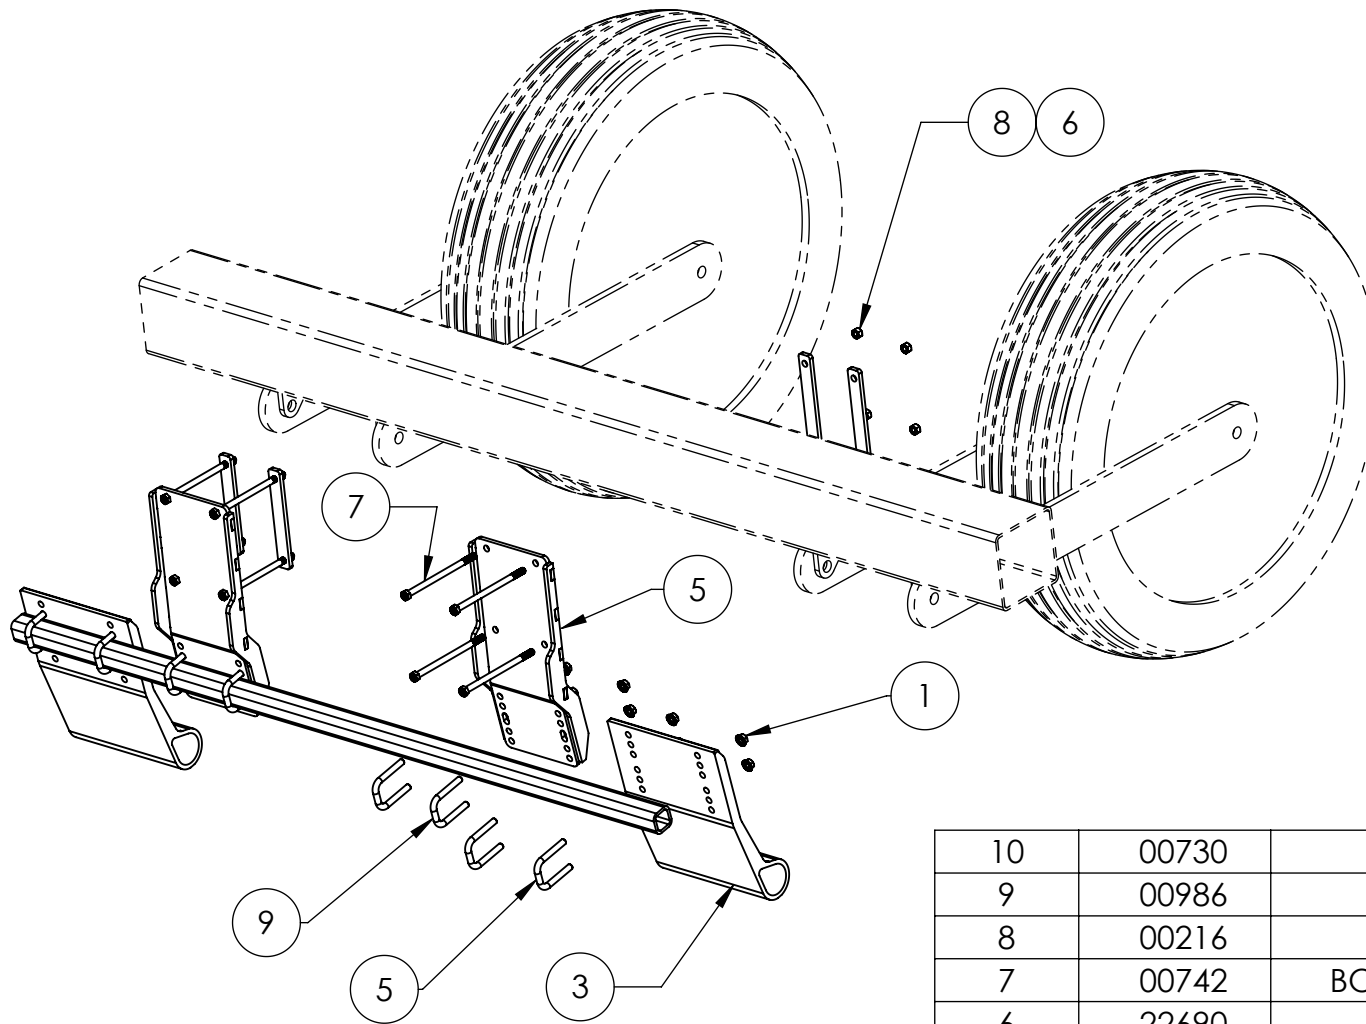

1. Unfold planter to access front side of toolbar
2. Install mount brackets (43094) on front side of toolbar and secure by placing mounting straps (22690) on the back side of toolbar and fasten using supplied 1/2" x 8-1/2" bolts and lock nuts (Figure 1a & 1b)
3. Secure 2x2 toolbar to mount brackets using supplied u-bolts (00986) and flange nuts (figure 2)
4. Align G4 stalk stomper shoes with center of tire(s) and secure with supplied u-bolts (00986) and flange nuts (Figure 2)

Figure 1a

Figure 1b

Figure 2

MAY WES
Original Poly People
A DIVISION OF PRIDE SOLUTIONS

120 Eastgate Drive SE
Hutchinson, MN 55350

1-800-788-6483
1-320-587-2322
1-320-587-6112 (Fax)

WWW.MAYWES.COM

10	00730	NUT, 1/2"-13 HEX FLANGE	4
9	00986	U-BOLT 1/2"-13 X 2"	2
8	00216	NUT, 1/2"-13 TOP LOCK	4
7	00742	BOLT, 1/2-13 X 8-1/2 GR5 ZINC	4
6	22690	STRAP	2
5	43094	WLDMT; MOUNT BRKT	1
4	41672	72" TOOLBAR	1
3	24100	SHOE, G4 MOLDED	2
5	00986	U-BOLT 1/2"-13 X 2"	4
1	00730	NUT, 1/2"-13 HEX FLANGE	8
ITEM #	PART #	DESCRIPTION	QTY