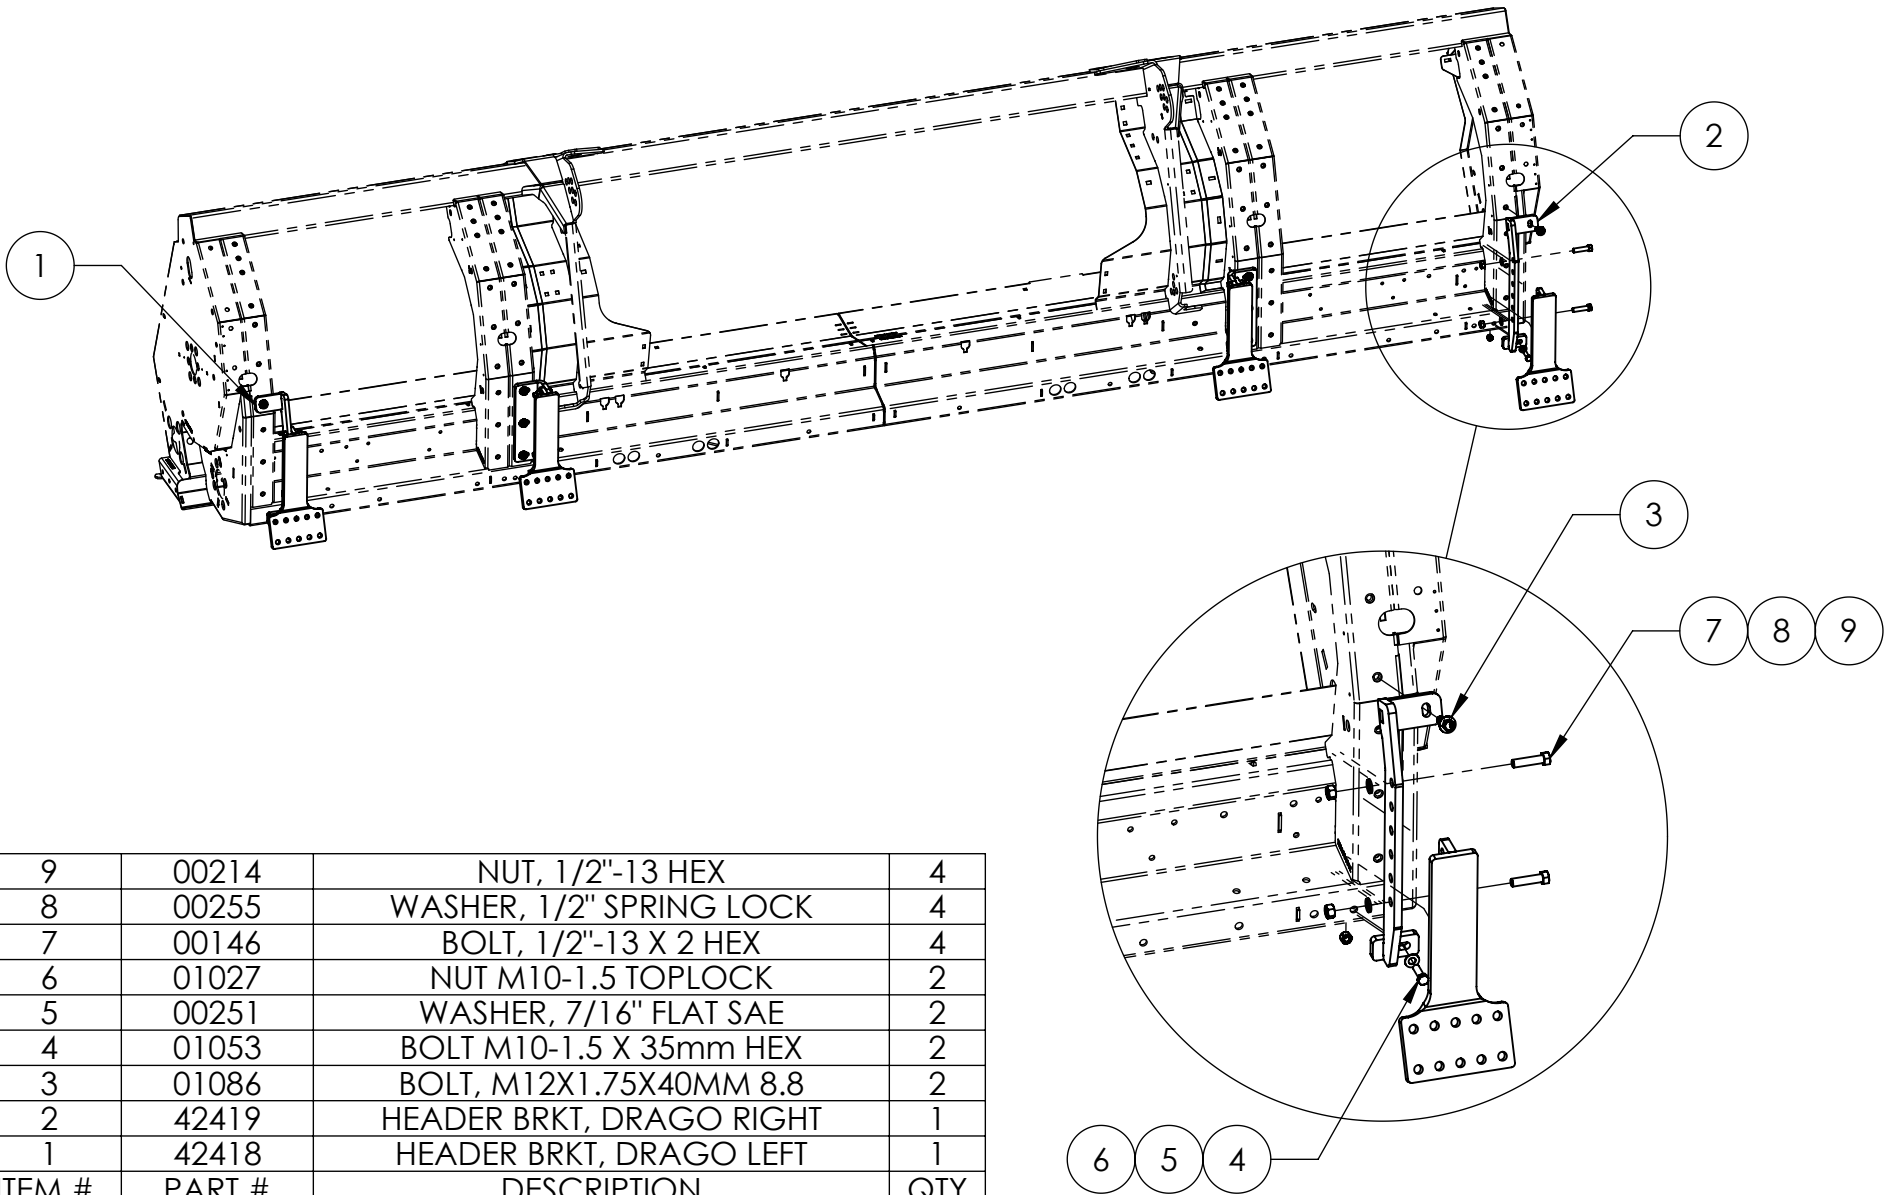

DRAGO GT 6-ROW HEAD END HEADER BRACKET INSTALL

| 9 | 00214 | NUT, 1/2"-13 HEX | 4 |
|--------|--------|--------------------------|-----|
| 8 | 00255 | WASHER, 1/2" SPRING LOCK | 4 |
| 7 | 00146 | BOLT, 1/2"-13 X 2 HEX | 4 |
| 6 | 01027 | NUT M10-1.5 TOPLOCK | 2 |
| 5 | 00251 | WASHER, 7/16" FLAT SAE | 2 |
| 4 | 01053 | BOLT M10-1.5 X 35mm HEX | 2 |
| 3 | 01086 | BOLT, M12X1.75X40MM 8.8 | 2 |
| 2 | 42419 | HEADER BRKT, DRAGO RIGHT | 1 |
| 1 | 42418 | HEADER BRKT, DRAGO LEFT | 1 |
| ITEM # | PART # | DESCRIPTION | QTY |