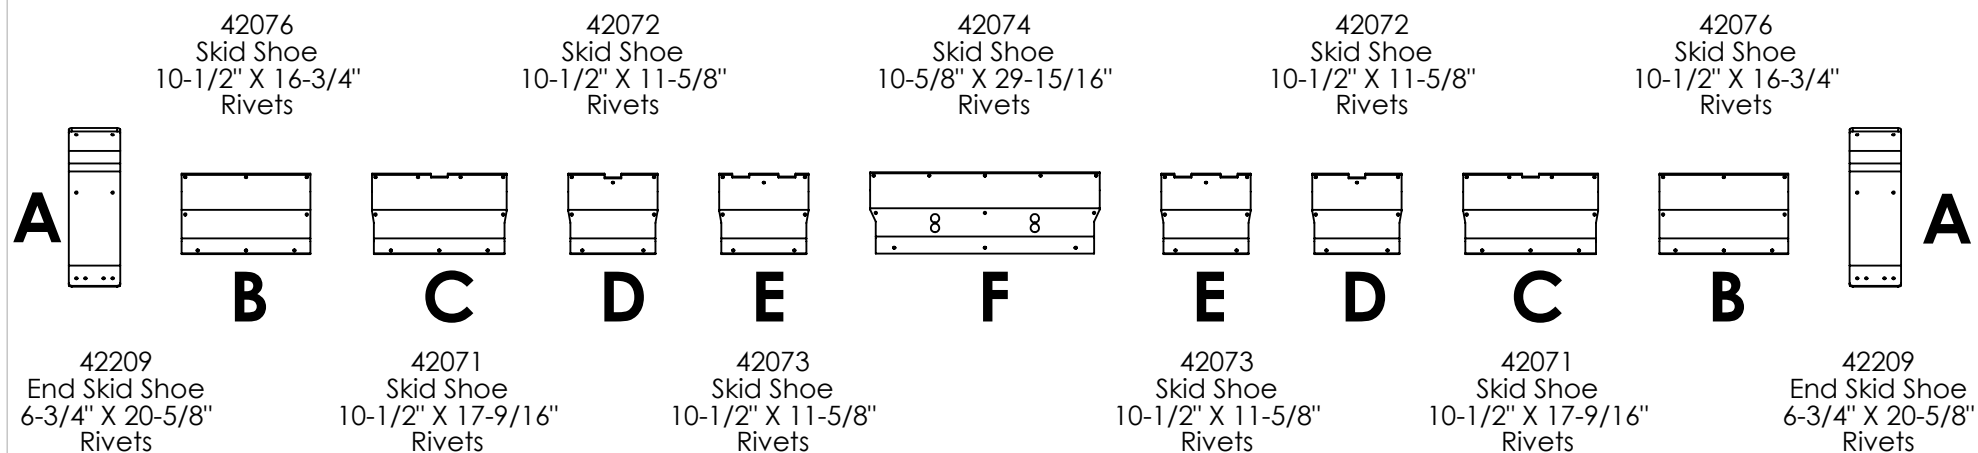

GLEANER/MASSEY 9250 DRAPER HEAD HIGH PROFILE (AFTER SN#FDH01101)

Complete Sets			Skid Quantity Reference						Rivets per Kit
			A	B	C	D	E	F	
25ft	Silver	83572	2	2	6	6	2	2	160
30ft	Silver	83573	2	2	8	8	2	2	190
35ft	Silver	83574	2	2	10	10	2	2	224
40ft	Silver	83575	2	2	12	12	2	2	256