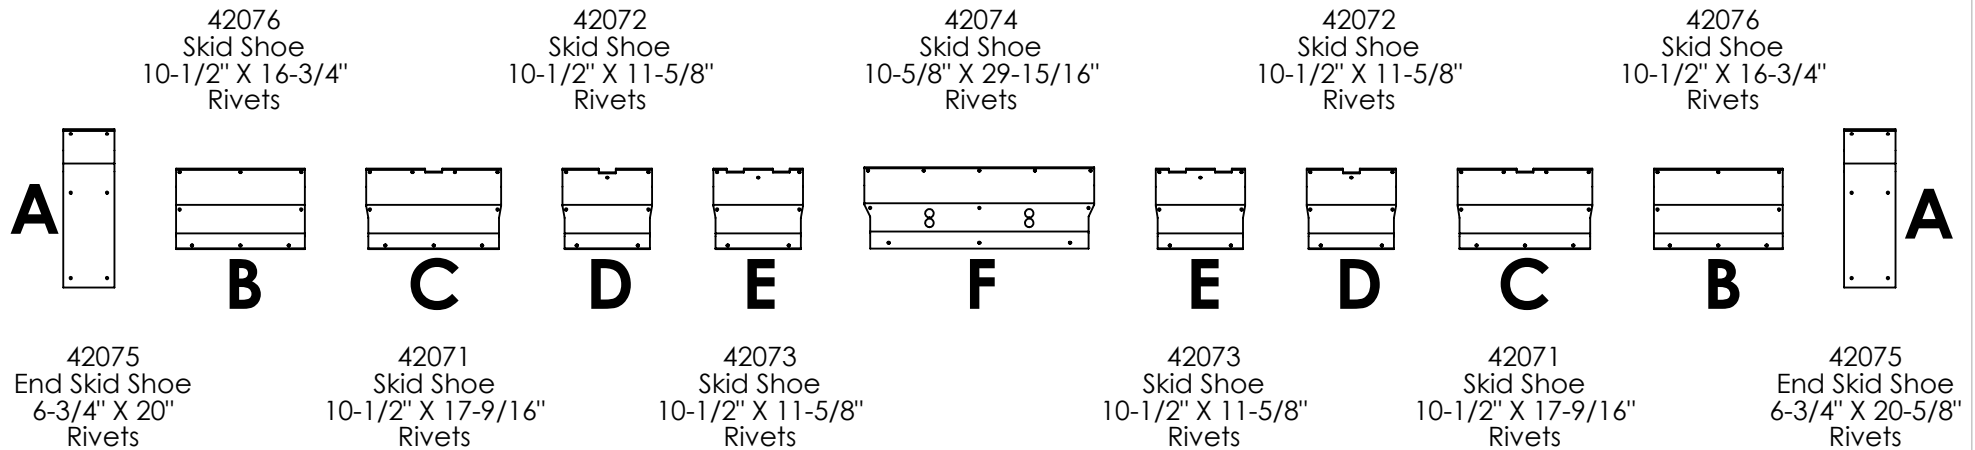

GLEANER/MASSEY 9250 DRAPER HEAD HIGH PROFILE (SN#CDH01101-FHD01100)

Complete Sets			Skid Quantity Reference						Rivets per Kit
			A	B	C	D	E	F	
25ft	Silver	83507	2	2	6	6	2	2	160
30ft	Silver	83508	2	2	8	8	2	2	190
35ft	Silver	83509	2	2	10	10	2	2	224
40ft	Silver	83510	2	2	12	12	2	2	256