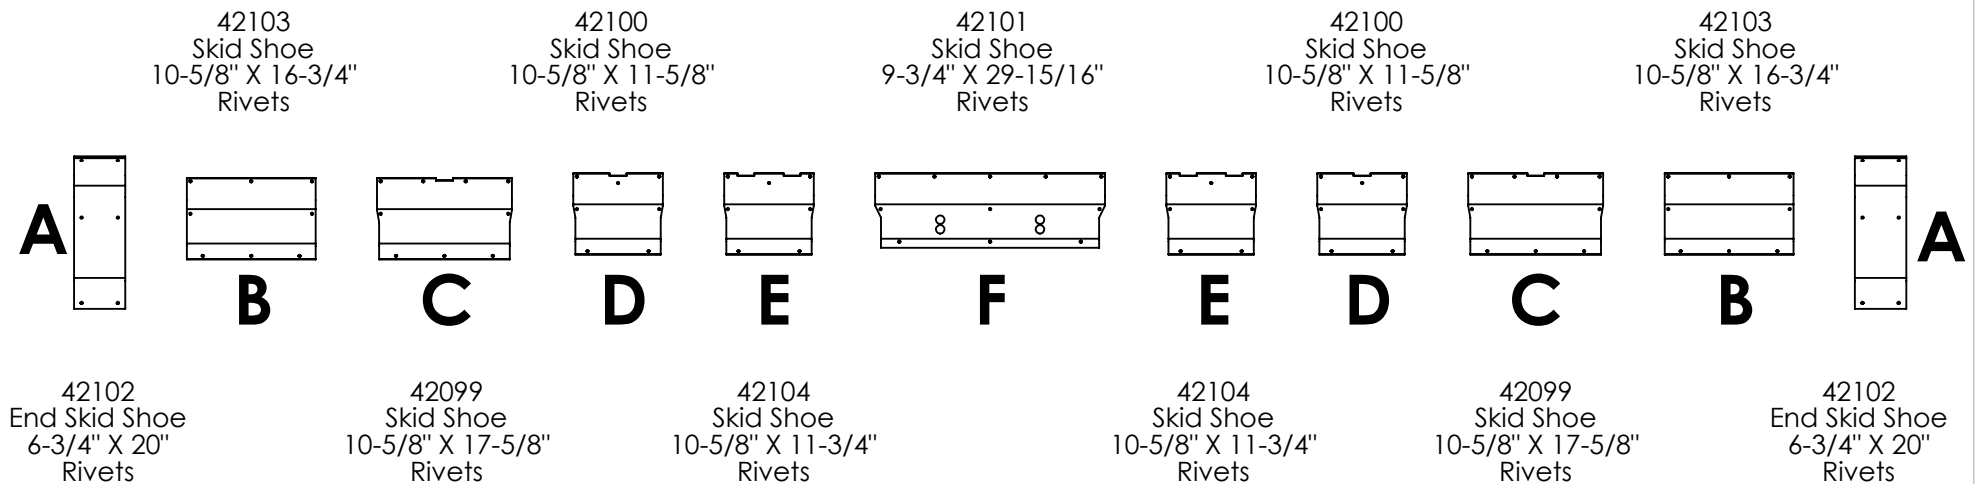

GLEANER/MASSEY 9250 DRAPER HEAD HIGH PROFILE (SN#AHD01101-CHD01100) LOW PROFILE (SN#AHS01101-FHD01100)

Complete Sets			Skid Quantity Reference						Rivets per Kit
			A	B	C	D	E	F	
25ft	Silver	83503	2	2	6	6	2	2	160
30ft	Silver	83504	2	2	8	8	2	2	190
35ft	Silver	83505	2	2	10	10	2	2	224
40ft	Silver	83506	2	2	12	12	2	2	256